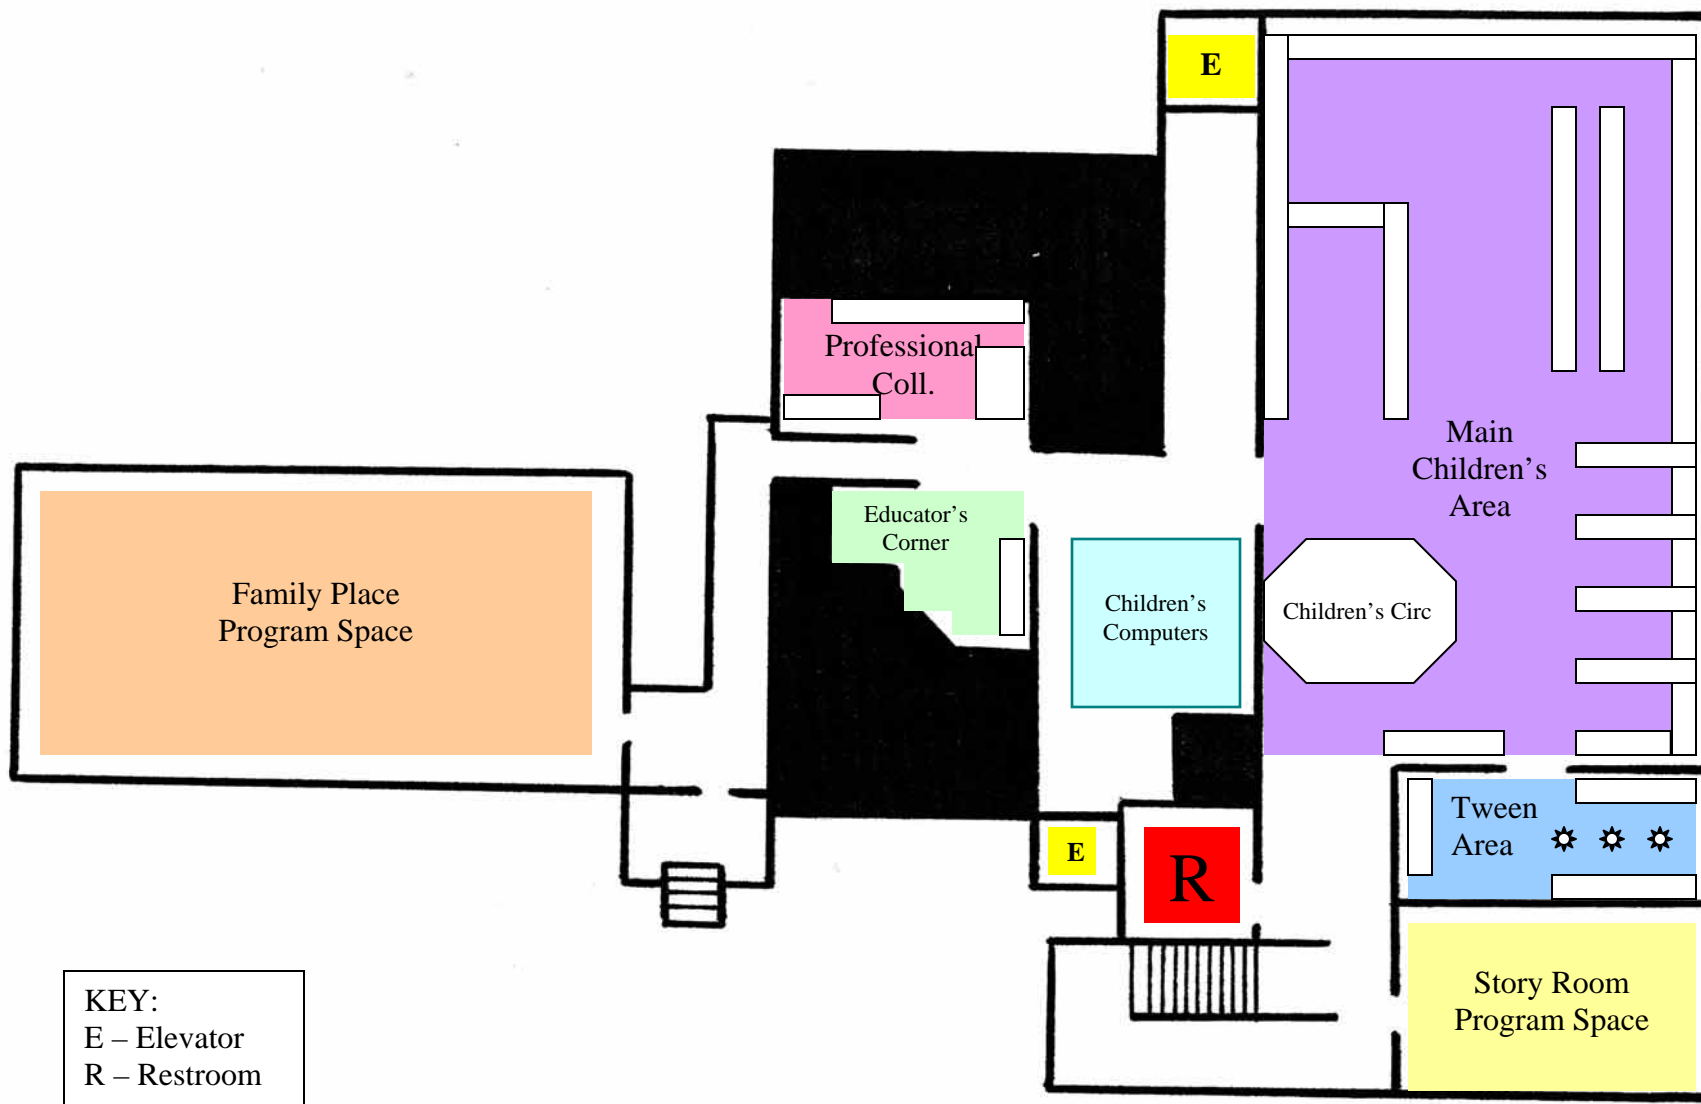

# JVB LIBRARY – Youth Services (Basement)

Rev. January 2007

KEY:  
E – Elevator  
R – Restroom

Alley Side Entrance